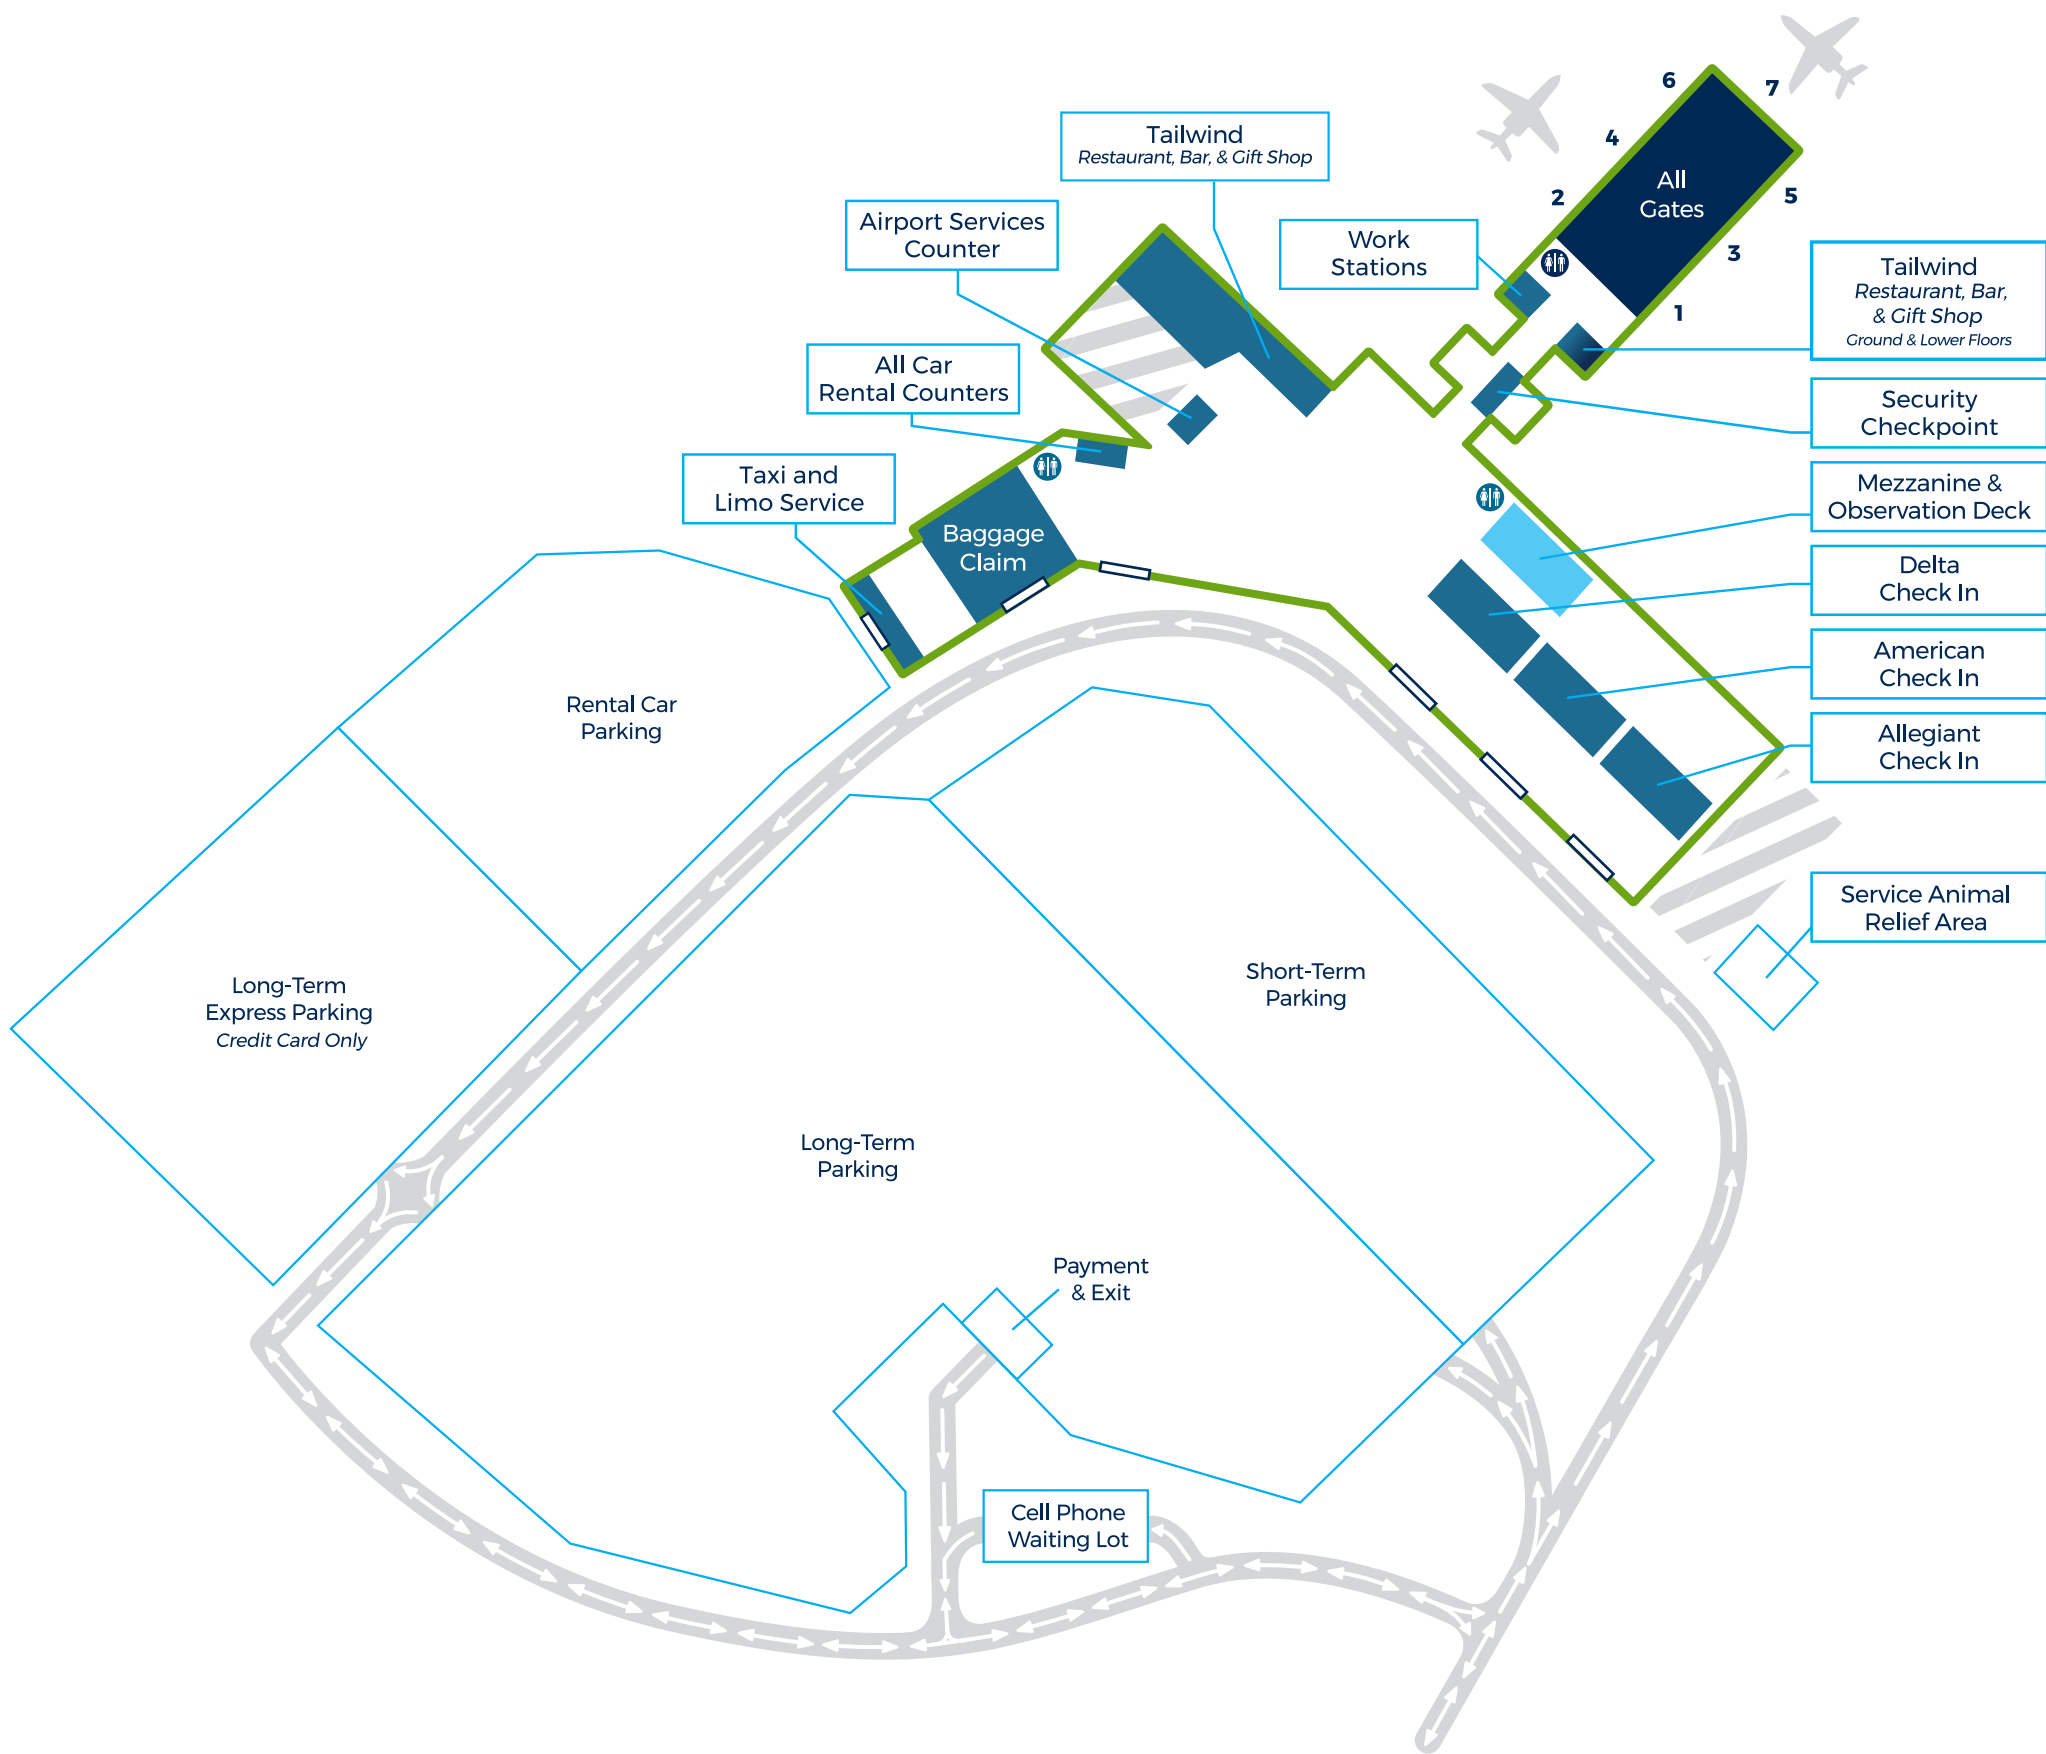

Tri-Cities Airport Parking & Terminal Map

Legend

-  Roads
-  Outdoors
-  Terminal Building
-  Entrances
-  Upper Level
-  Ground Level
-  Lower Level
-  Staff Only Area

Tri-Cities Airport Authority

2525 Highway 75, Suite 301 | Blountville, TN 37617 | TRIflight.com | 423-325-6000 | *Map Not to Scale